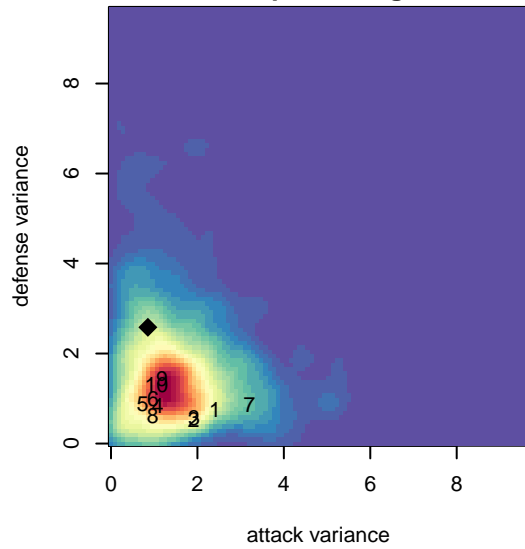

ASE Royal G01

Academy of Soccer Excellence
 Pasco, WA
 G01 total strength=521
 attack=0.34 defense=0.43
 fall league = PSPL–Inland Div 2 U13
 spr league = Spr PSPL–Inland Div 2 U13
 notes= Strikers

alt names used:
 ASE Royal G01
 ASE G01 Royal
 ASE G01 Strikers

Venues played:
 2014 Clash At the Border Silver/Bronze U13
 2014 Les Schwab NW Cup U13 Gold / Silver U
 2014 PSPL–Inland Div 2 U13
 2014 Spr PSPL–Inland Div 2 U13

**attack and defense variance (black dot)
relative to other teams
and top 10 in region**