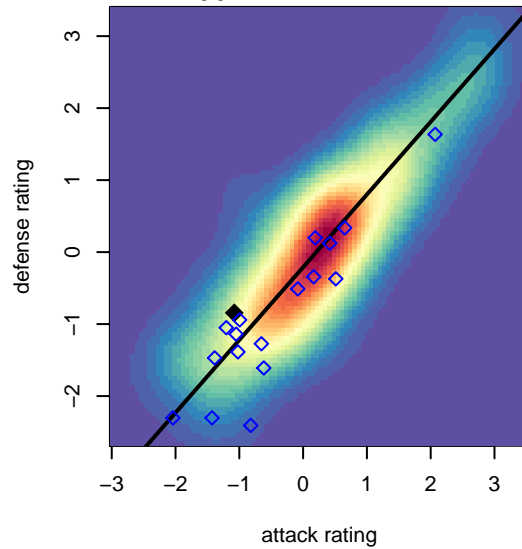

**attack and defense rating
relative to others at age
and all opponents in last 13 months**