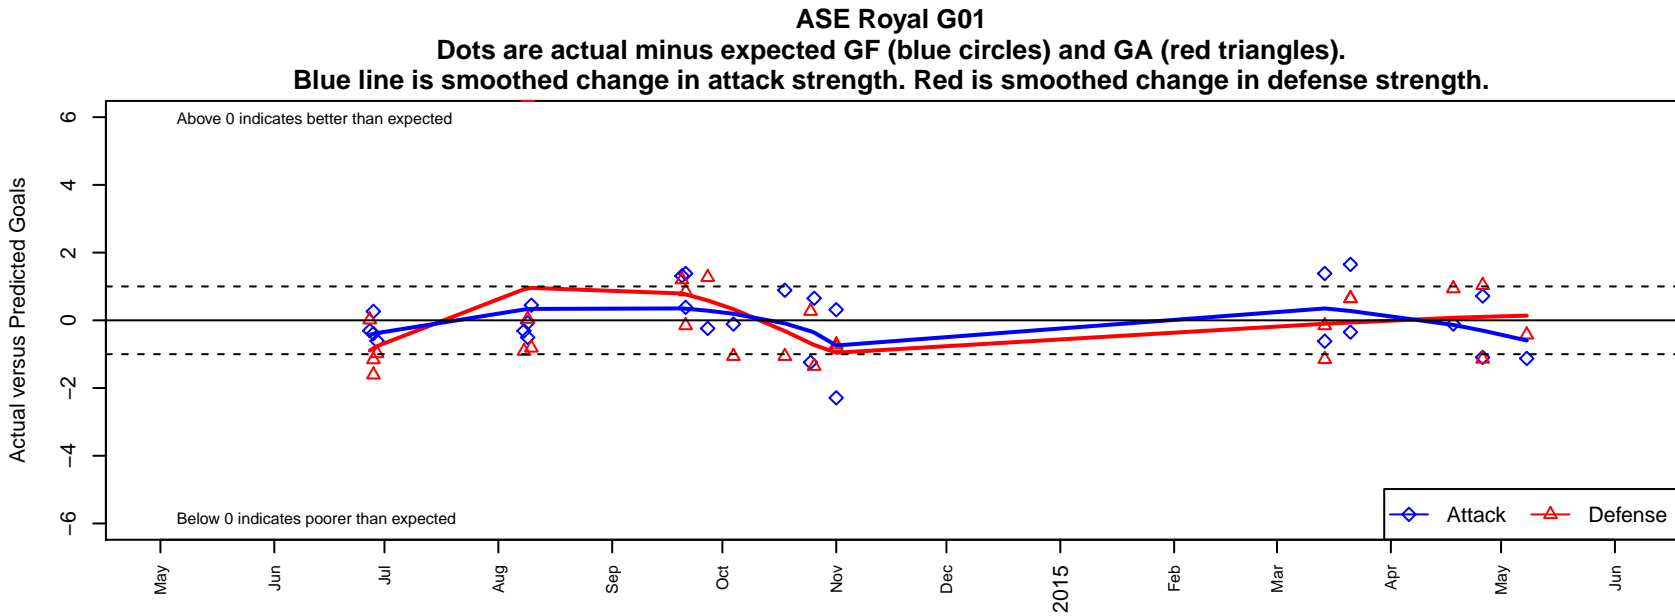

ASE Royal G01

Academy of Soccer Excellence
 Pasco, WA
 G01 total strength=521
 attack=0.34 defense=0.43
 fall league = PSPL–Inland Div 2 U13
 spr league = Spr PSPL–Inland Div 2 U13
 notes= Strikers

alt names used:
 ASE Royal G01
 ASE G01 Royal
 ASE G01 Strikers

Venues played:
 2014 Clash At the Border Silver/Bronze U13
 2014 Les Schwab NW Cup U13 Gold / Silver U
 2014 PSPL–Inland Div 2 U13
 2014 Spr PSPL–Inland Div 2 U13

**attack and defense variance (black dot)
relative to other teams
and top 10 in region**