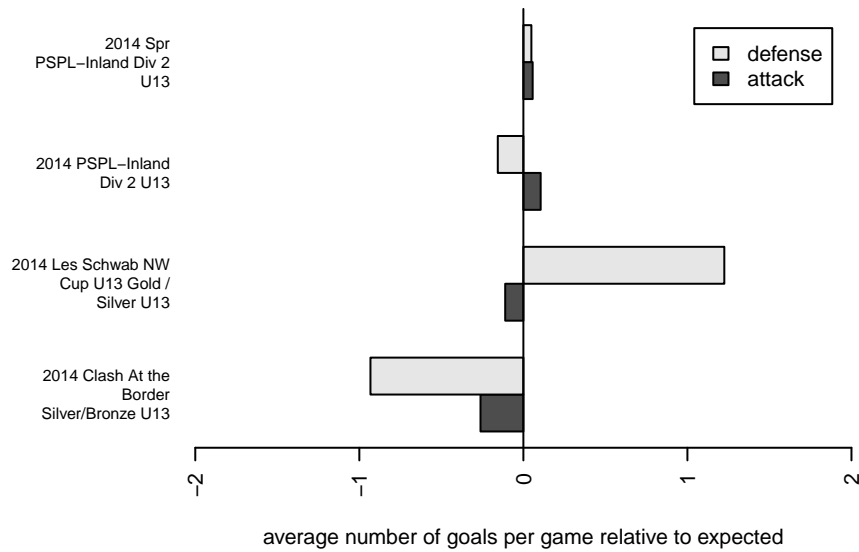

Performance relative to 13 month average