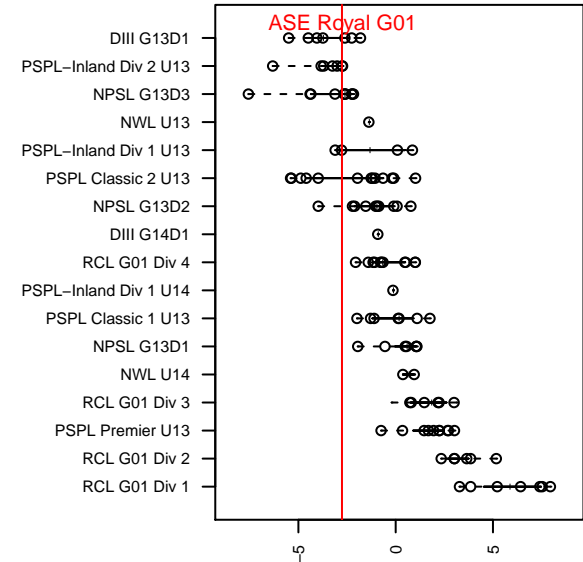

**attack and defense rating
relative to others at age
and all opponents in last 13 months**